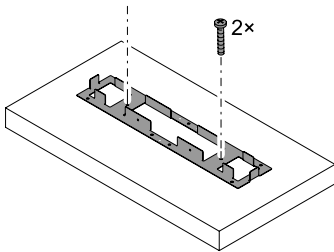

# Waterfall Set 60 Solo

**kg** 15.00 kg

15737