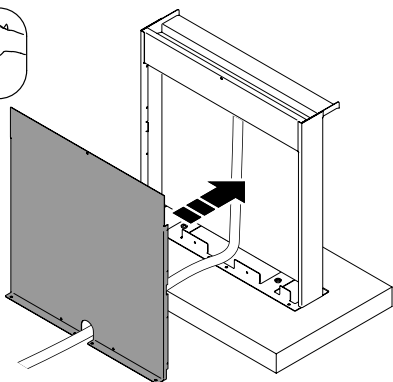

# Waterfall Set 60 Solo

**kg** 15.00 kg

15737