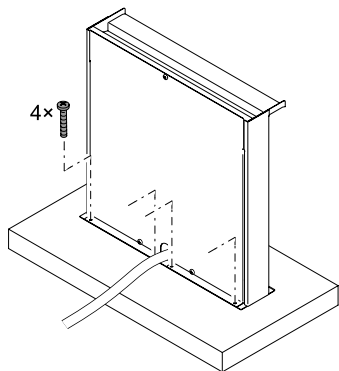

# Waterfall Set 60 Solo

**kg** 15.00 kg

15737