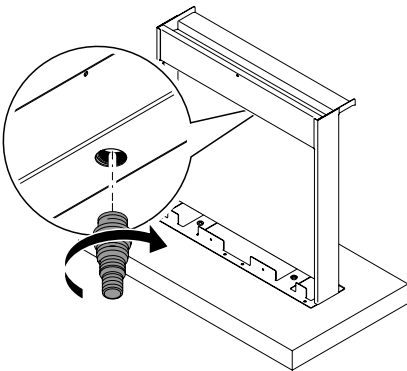

# Waterfall Set 60 Solo

**kg** 15.00 kg

15737