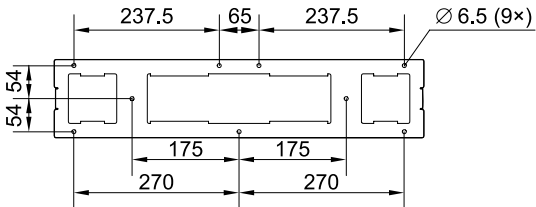

# Waterfall Set 60 Solo

**kg** 15.00 kg

15737