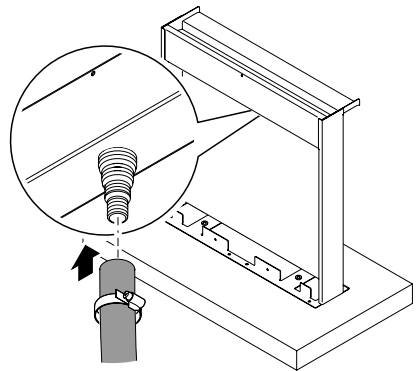

# Waterfall Set 60 Solo

**kg** 15.00 kg

15737