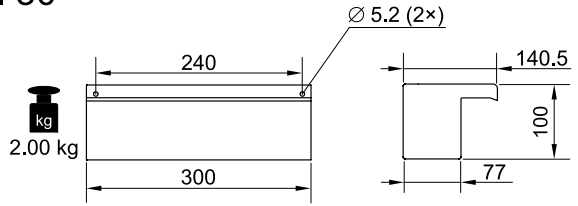

Waterfall 30