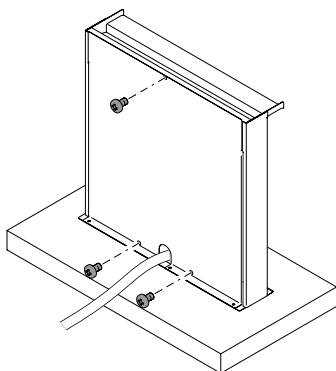

# Waterfall Set 60 Solo

**kg** 15.00 kg

15737