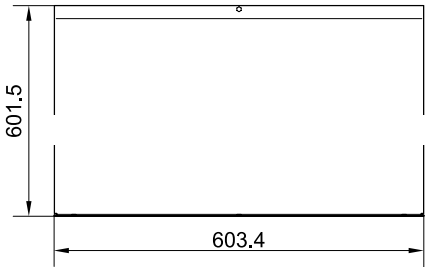

# Waterfall Set 60 Solo

**kg** 15.00 kg

15737