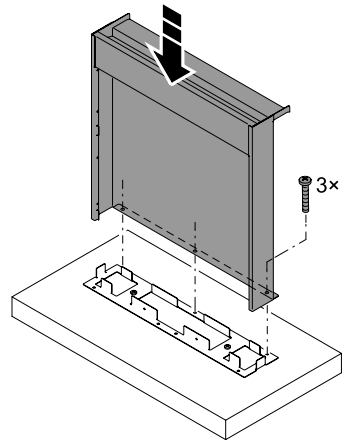

# Waterfall Set 60 Solo

**kg** 15.00 kg

15737