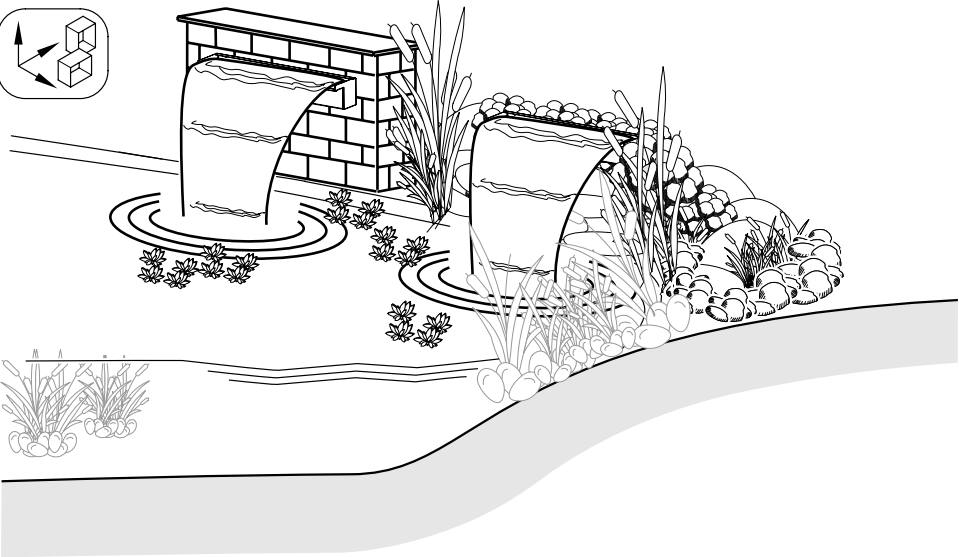

# Waterfall Set 60 Solo

**kg** 15.00 kg

15737

# Waterfall 30 | Waterfall 60 | Waterfall 90