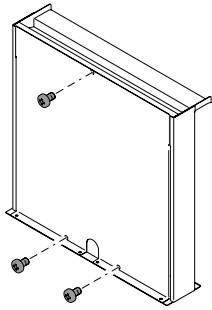

# Waterfall Set 60 Solo

**kg** 15.00 kg

15737